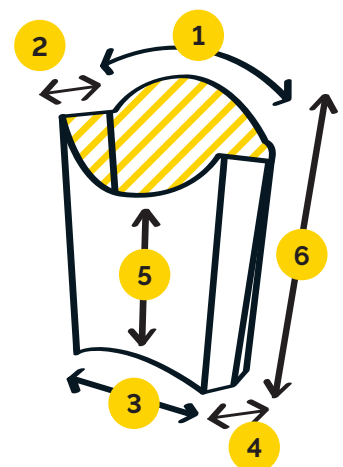

CORNET À FRITES

brun

-1-
CFK SMALL

-2-
CFK MEDIUM

-3-
CFK LARGE

| | | | 1 | 2 | 3 | 4 | 5 | 6 | | |
|---|------------|------------------------|-------|-------|-------|-------|-------|--------|------|----------|
| 1 | CFK SMALL | Cornet à frites small | 93 mm | 36 mm | 79 mm | 28 mm | 60 mm | 98 mm | Brun | 10 x 100 |
| 2 | CFK MEDIUM | Cornet à frites medium | 93 mm | 41 mm | 80 mm | 30 mm | 70 mm | 114 mm | Brun | 10 x 100 |
| 3 | CFK LARGE | Cornet à frites large | 93 mm | 43 mm | 85 mm | 30 mm | 90 mm | 143 mm | Brun | 10 x 100 |